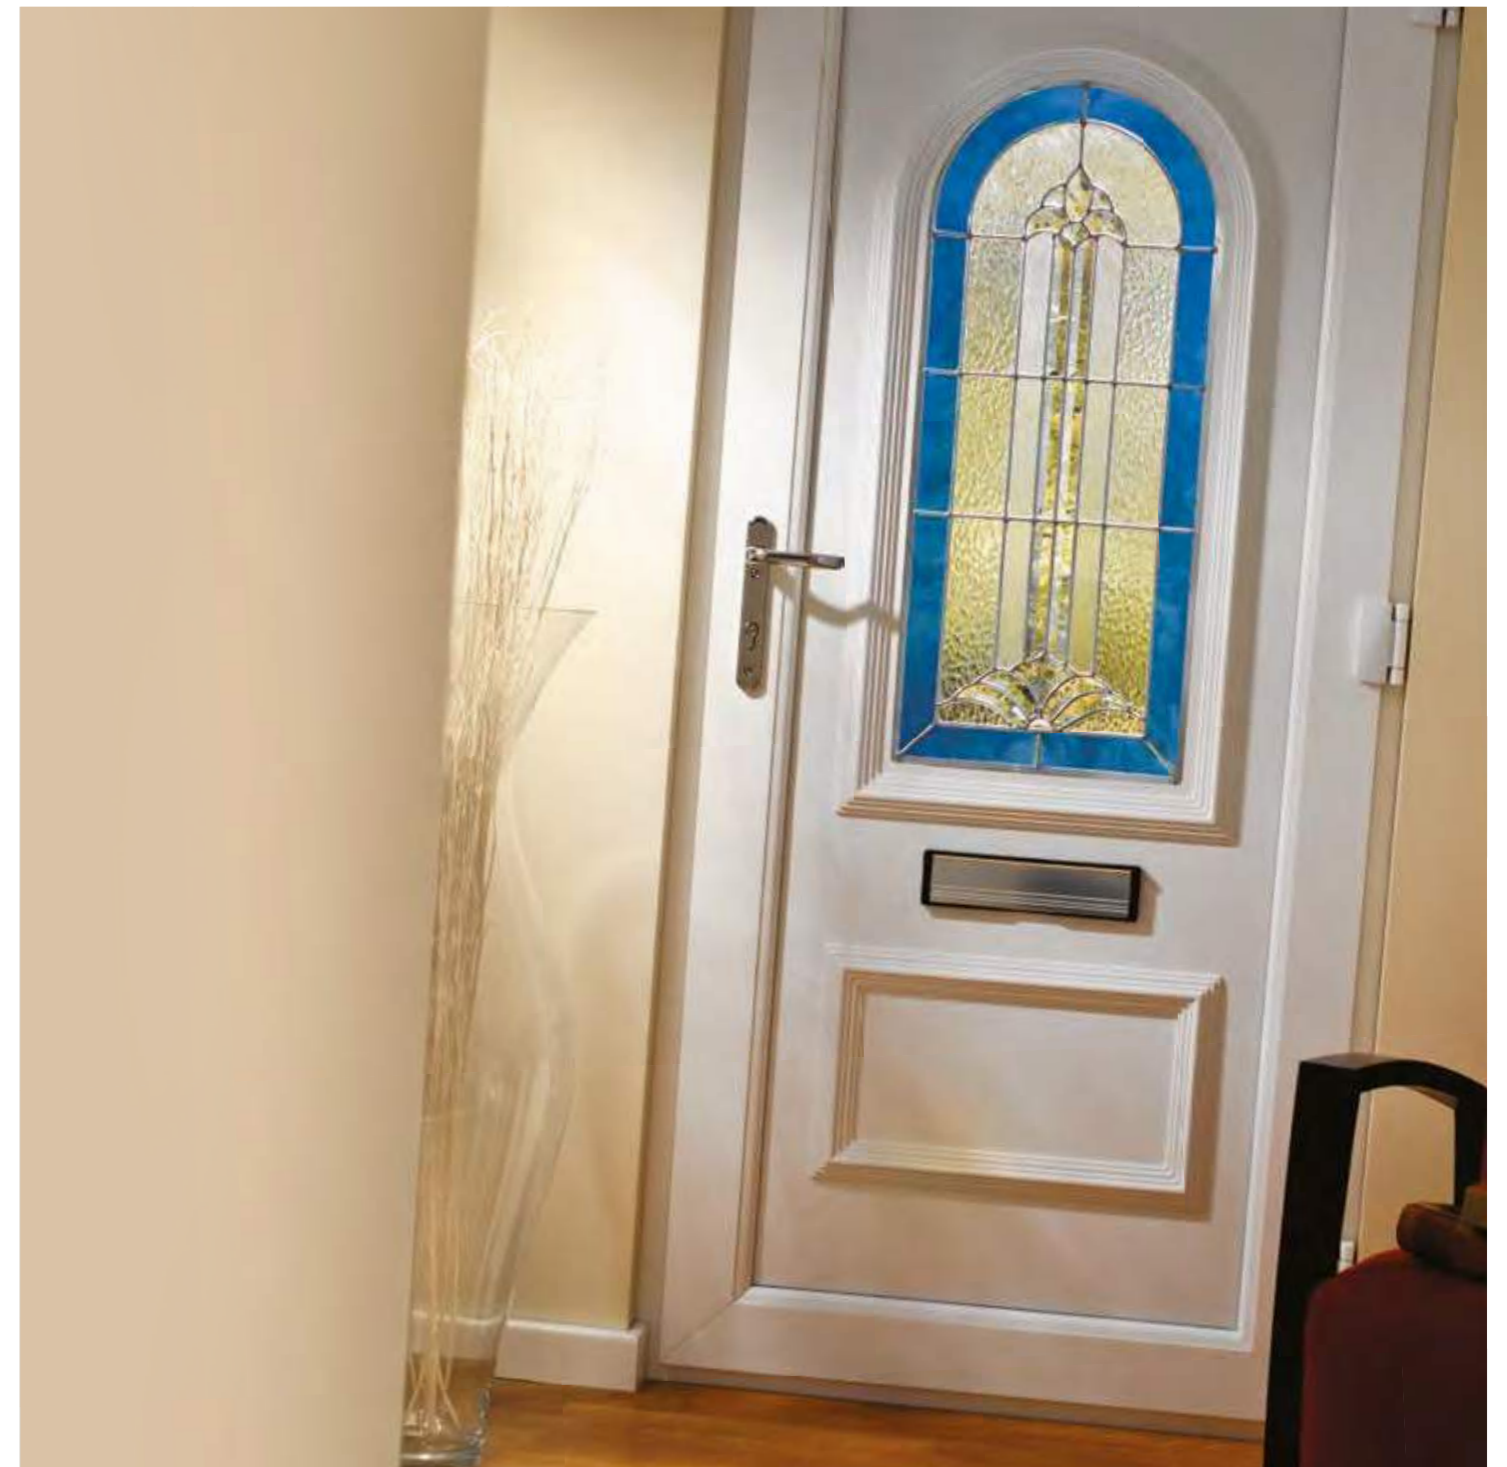

Door Maintenance

Keep your door looking great for longer

Your new PVC-U door is extremely low maintenance and is very easy to clean. How often will depend on where you live. For instance, a coastal or industrialised location, or near a busy road, may mean cleaning is required a little more often.

We recommend the following to help you get the very best from your PVC-U door:

Cleaning your door

- Wash the door and door frame with warm soapy water and a soft, lint-free cloth to remove grime and atmospheric deposits.
- Never use a pressure washer or steam cleaner.
- Stubborn marks on the door frame may need to be tackled with a specialised PVC cleaner but please ensure you read the cleaning guidelines carefully so as to ensure suitability.
- Under no circumstances should you use any solvent based or abrasive cleaners and avoid the use of any adhesives or tack for temporary fixing i.e. For seasonal or other decorations.

Maintaining your door

- Once every six months or so, apply a little light engineering oil (such as 3 in 1 oil) on all moving parts of the lock, cylinder and hinges.
- We also recommend that you help protect your door from possible natural thermal distortion by engaging the locking points by simply pulling up the handle each time you shut the door.

With a little care and attention, your PVC-U door should continue to look great for years to come!