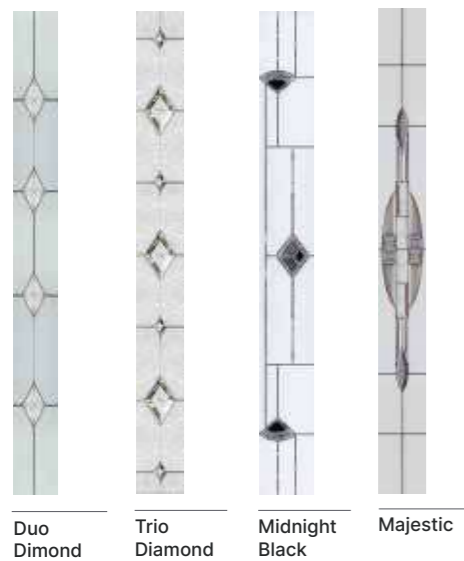

Urban Seminole 4
(Anthracite Grey)
Midnight Black Glazing

Urban Seminole 4
(Silver Grey)
Bullion Glazing

NEW!

The urban door is a truly futuristic contemporary door with a smooth finish

Urban Seminole 4
Shown In Blue With Edge Glazing

Urban Seminole 4
Shown In Bahia Blue With Glacier Glazing

Hinge side or central glazing available

Urban Augusta / Urban Augusta Long

Available for Urban Augusta

Available for Urban Augusta Long

Urban Augusta Long
(Anthracite Grey)
Edge Glazing