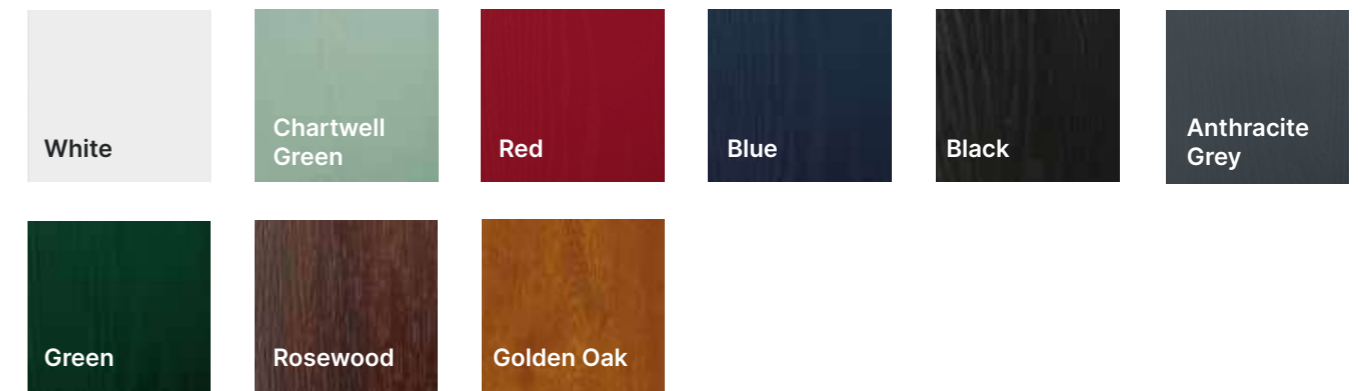

Lytham (White)
Enclosed Mini Blind

Lytham (Azure)
Tate Glazing

Lytham Grid (Anthracite Grey)
Clear Glazing*

Lytham (Green)
Cameo Glazing

GALLERY COLOUR COLLECTION

Our 37 premium colours have been created using state-of-the-art technologies used in the yacht industry.

TRENDING COLOURS

Black Ash/Beck Brown is the best match for Black foiled outer frames.

STANDARD COLOUR COLLECTION

PREMIUM COLOUR COLLECTION

Troon, Muirfield & Muirfield Solid

A traditional 6 panel door with either 2 or 4 small glazing details