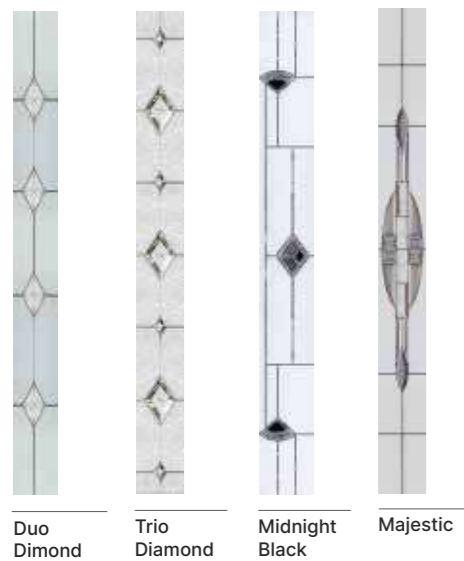

Available for Monza II Augusta Long

Monza II Solid
Shown In Anthracite Grey

Choose from either the patterned glazing options or a Pilkington obscured glass design. (Page 37)

With its contemporary linear etch detailing, the Monza II is a stunning door available as a glazed or solid option

Monza II Augusta Long