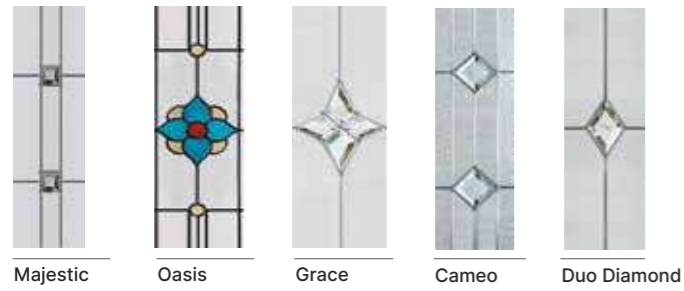

Farmhouse Sunningdale & Farmhouse Solid

For a more modern look, choose a stylish pull bar handle and matching escutcheons

Farmhouse Sunningdale

Farmhouse Solid

Choose from either the patterned glazing options below or a Pilkington obscured glass design. (Page 37)