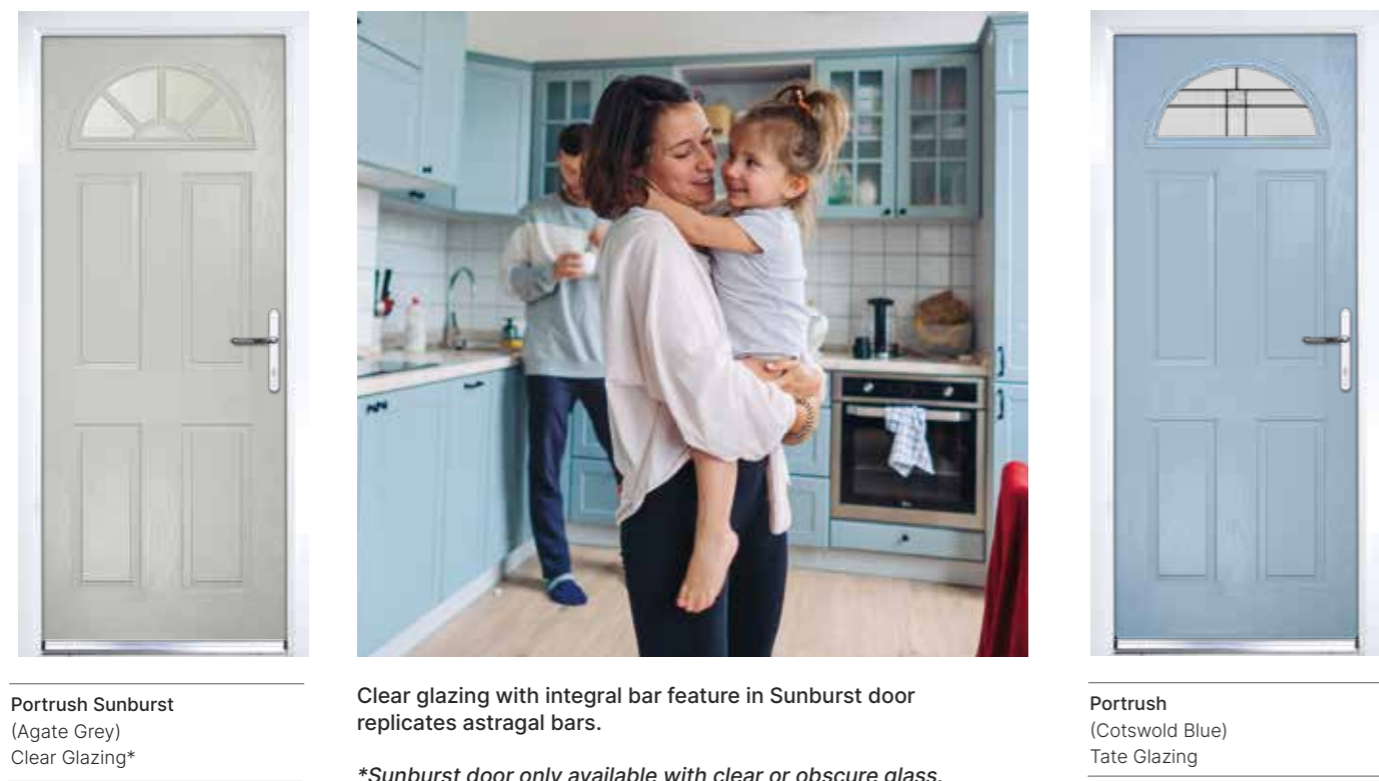

Riviera, Portrush & Sunburst