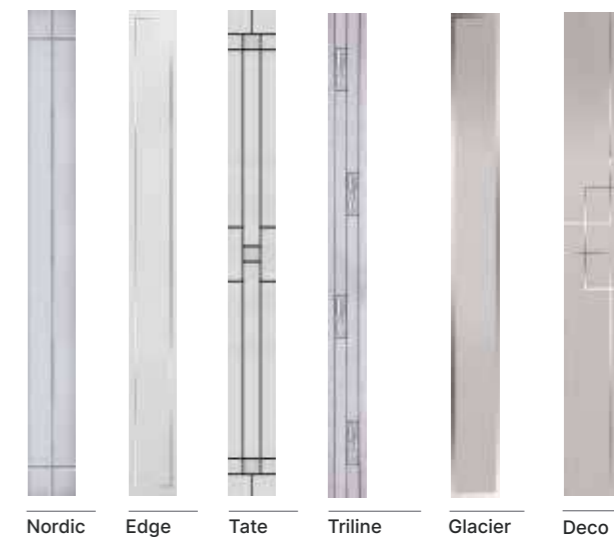

Augusta
Shown In Agate Grey with Deco Glazing

Augusta Long
Shown In Anthracite Grey with Glacier Glazing

With its simple slim glazed panel and parallel pull handle, the Augusta has a clean modern style

Augusta Long (Shadow)
Triline Glazing

Augusta (Cotswold)
Majestic Glazing

Available for Augusta

Available for Augusta Long

Choose from either the patterned glazing options or a Pilkington obscured glass design. (Page 37)

Seminole 4

Seminole 4 (Shadow)
Midnight Black Glazing