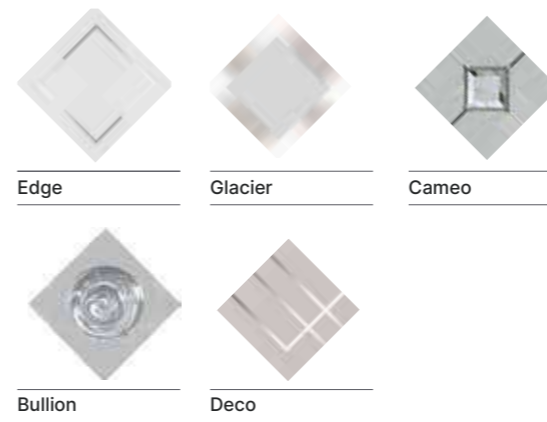

Farmhouse Belfry (White)
Bullion Glazing

Farmhouse Belfry 3 (Chartwell Green)
Deco Glazing

Farmhouse Belfry 3 (Cotswold Blue)
Cameo Glazing

Farmhouse Belfry (Rosewood)
Bullion Glazing

Farmhouse Belfry (Military Grey)
Deco Glazing

Opt for Heritage door furniture to achieve the look of a traditional door

Farmhouse Belfry
Cameo Glazing

Farmhouse Belfry (Sliver Grey)
Glacier Glazing

Farmhouse Belfry (Nimbus)
Edge Glazing

Choose from either the patterned glazing options below or a Pilkington obscured glass design. (Page 37)

Farmhouse Belfry
Shown In Anthracite Grey with Edge Glazing

Farmhouse Sunningdale & Farmhouse Solid

For a more modern look, choose a stylish pull bar handle and matching escutcheons

Farmhouse Sunningdale