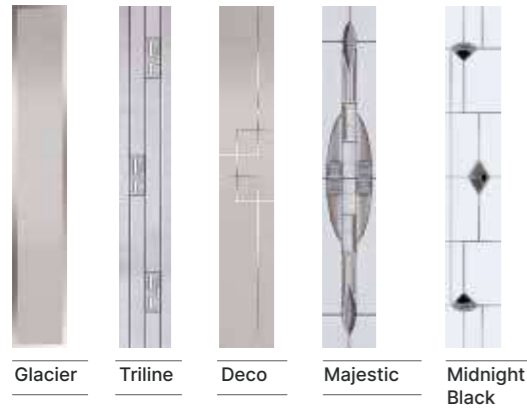

Urban Augusta / Urban Augusta Long

Available for Urban Augusta