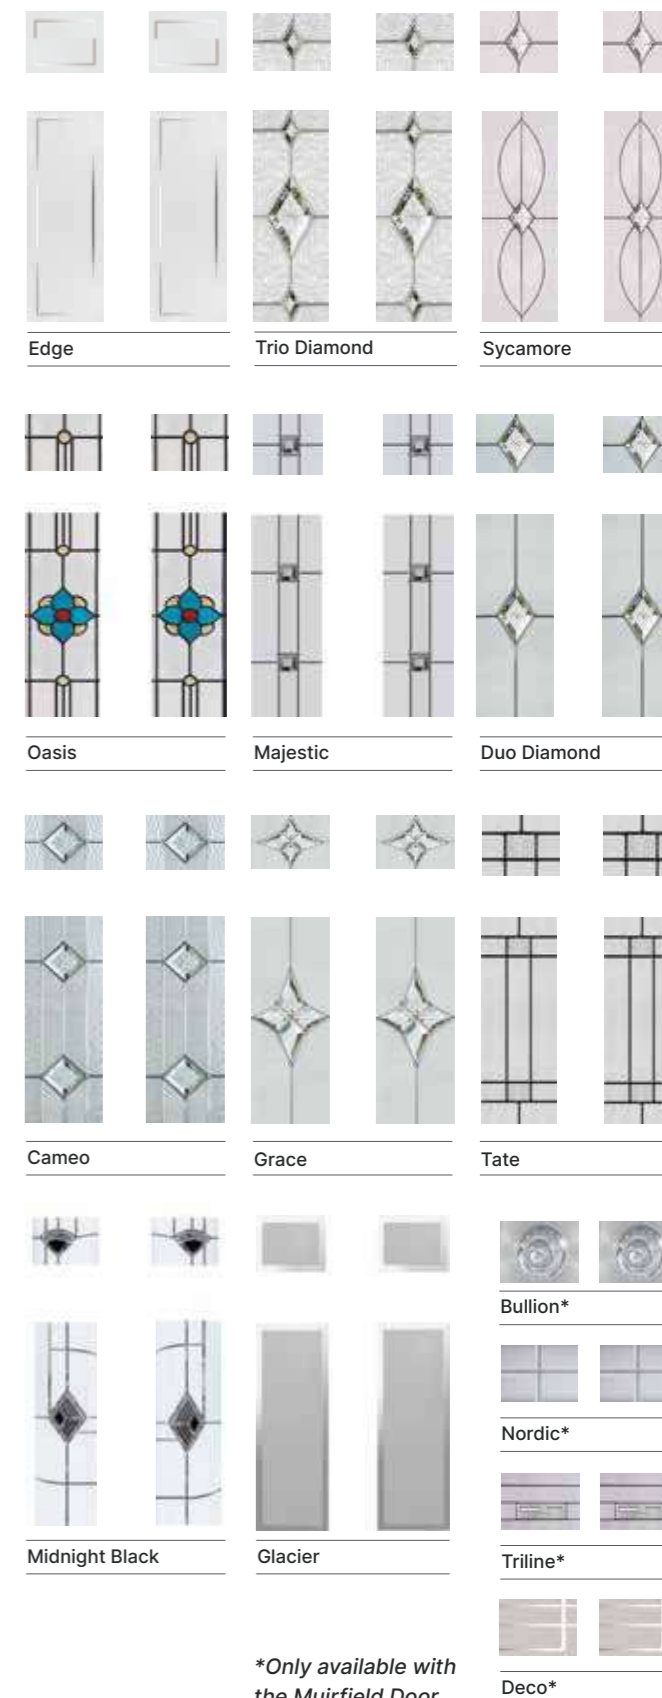

Choose from either the patterned glazing options or a Pilkington obscured glass design. (Page 37)

*Only available with the Muirfield Door