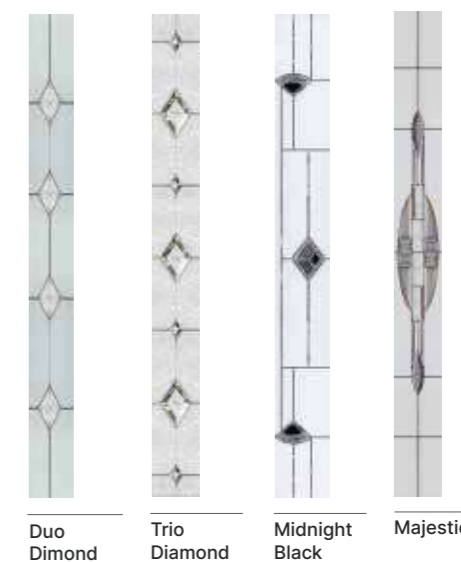

Augusta
Shown In Agate Grey with Deco Glazing

Augusta Long
Shown In Anthracite Grey with Glacier Glazing

With its simple slim glazed panel and parallel pull handle, the Augusta has a clean modern style

Augusta Long (Shadow)
Triline Glazing

Augusta (Cotswold)
Majestic Glazing

Available for Augusta

Available for Augusta Long

Choose from either the patterned glazing options or a Pilkington obscured glass design. (Page 37)

Seminole 4

Seminole 4 (Shadow)
Midnight Black Glazing