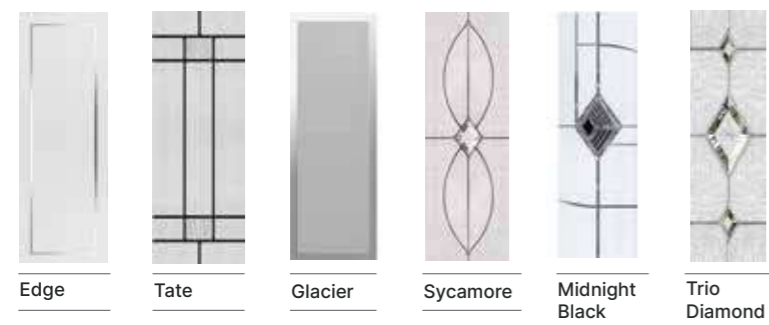

Farmhouse Belfry
Shown In Anthracite Grey with Edge Glazing

Farmhouse Sunningdale & Farmhouse Solid

For a more modern look, choose a stylish pull bar handle and matching escutcheons

Farmhouse Sunningdale

Farmhouse Sunningdale (Victory Blue) Duo Diamond Glazing

Farmhouse Solid

Farmhouse Solid (Agate Grey)

Farmhouse Sunningdale (Slate Grey) Tate Glazing

Farmhouse Sunningdale (Green) Trio Diamond Glazing

Farmhouse Sunningdale (Nimbus) Cameo Glazing

Farmhouse Sunningdale Shown In Slate Grey with Sycamore Glazing

Majestic Oasis Grace Cameo Duo Diamond

Edge Tate Glacier Sycamore Midnight Black Trio Diamond

Choose from either the patterned glazing options below or a Pilkington obscured glass design. (Page 37)