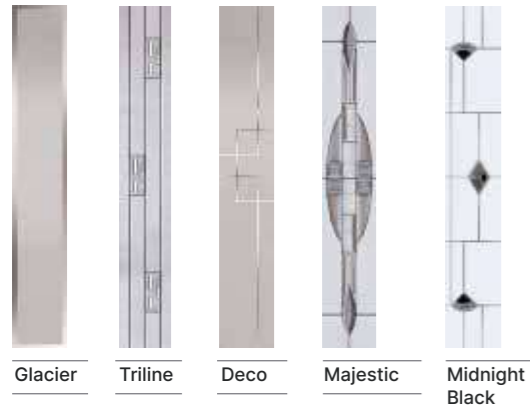

Monza II - Solid, Augusta & Augusta Long

Available for Monza II Augusta