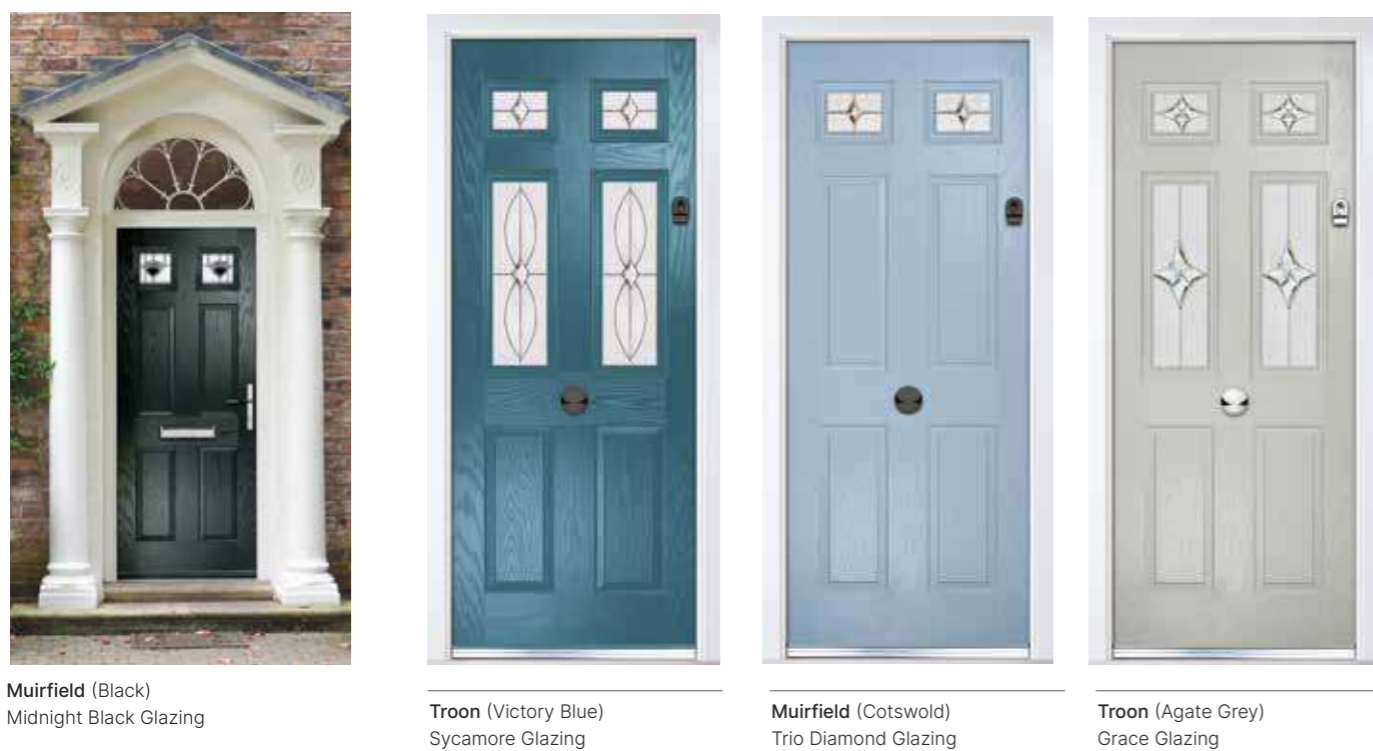

TRENDING COLOURS

Black Ash/Beck Brown is the best match for Black foiled outer frames.

STANDARD COLOUR COLLECTION

PREMIUM COLOUR COLLECTION

Troon, Muirfield & Muirfield Solid

A traditional 6 panel door with either 2 or 4 small glazing details