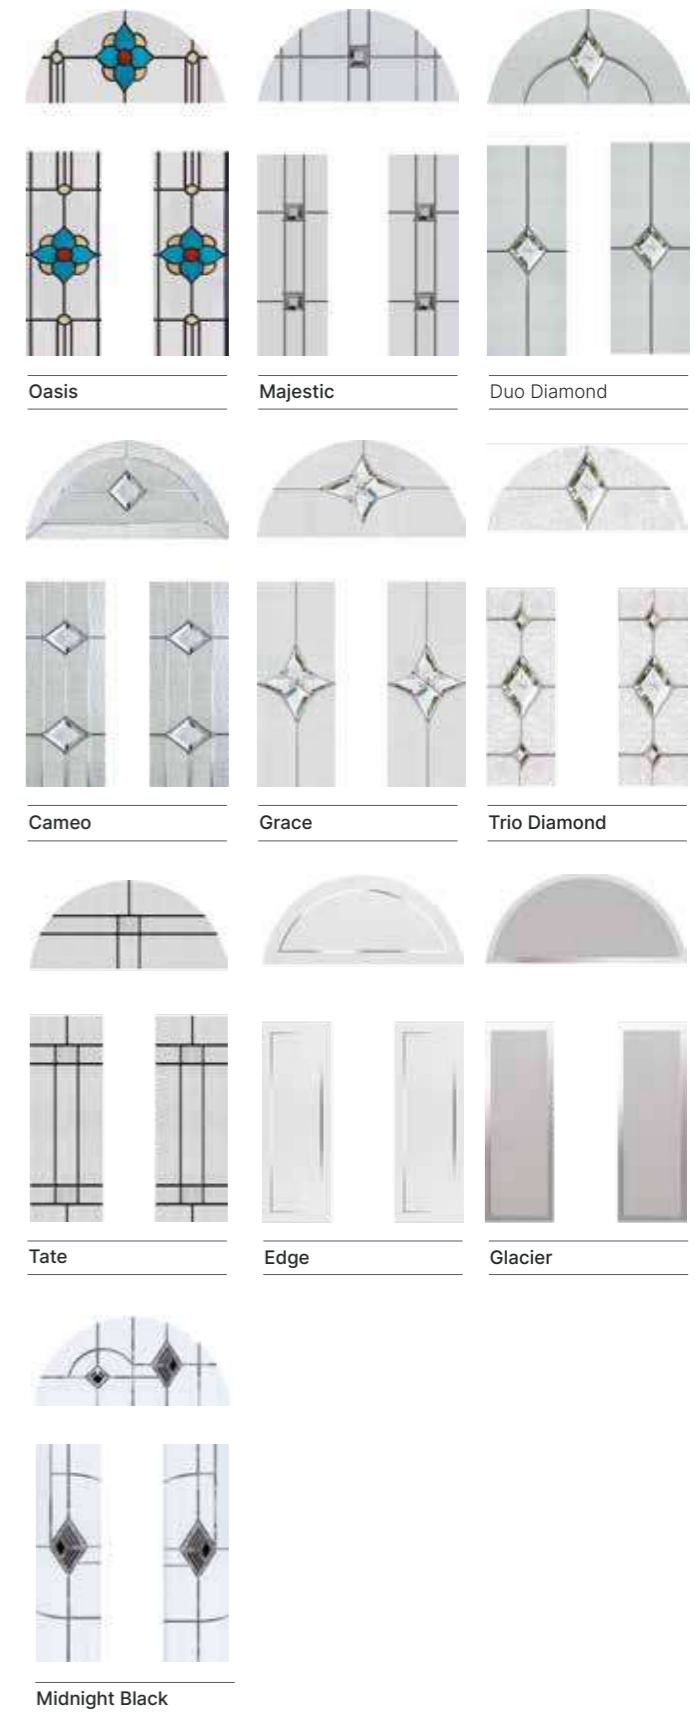

Riviera, Portrush & Sunburst

Make a Statement with Our Stunning and Stylish Riviera, Portrush & Sunburst Doors

Choose from either the patterned glazing options or a Pilkington obscured glass design (Page 37)