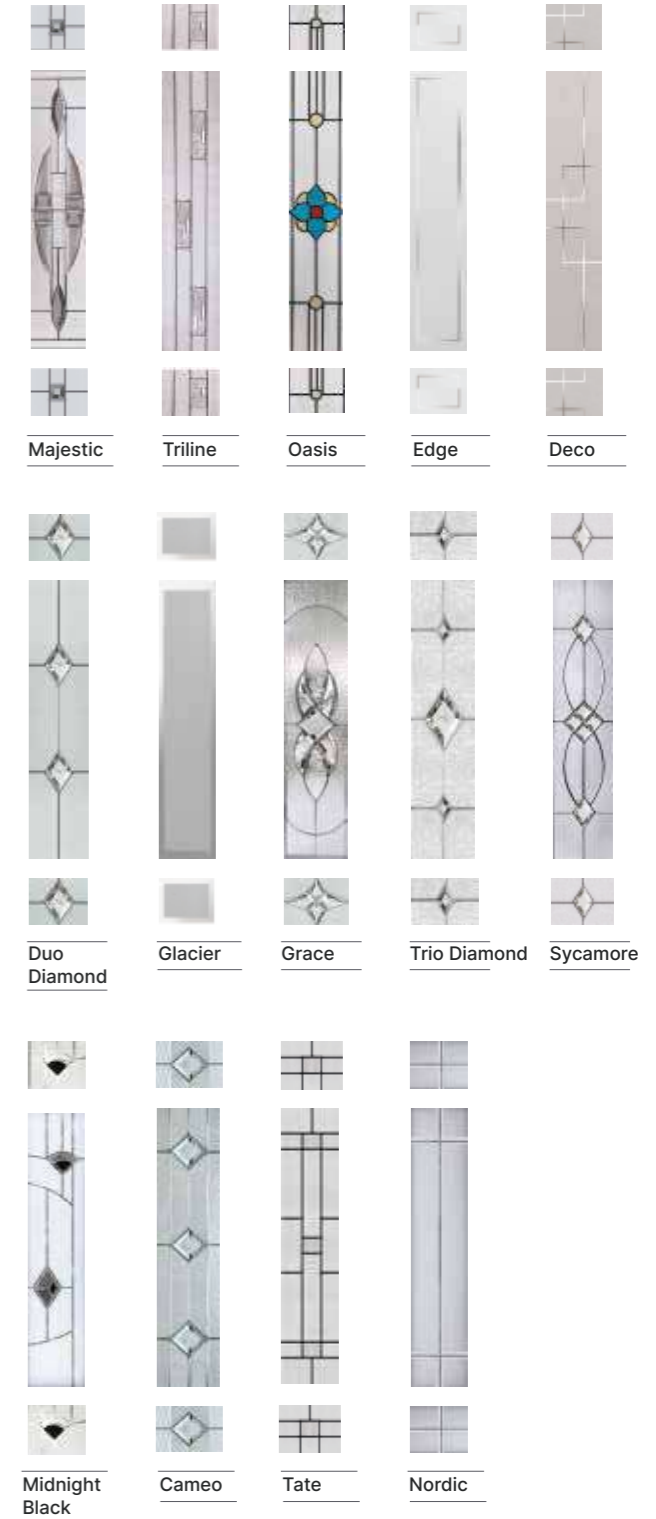

Choose from either the patterned glazing options below or a Pilkington obscured glass design. (Page 37)