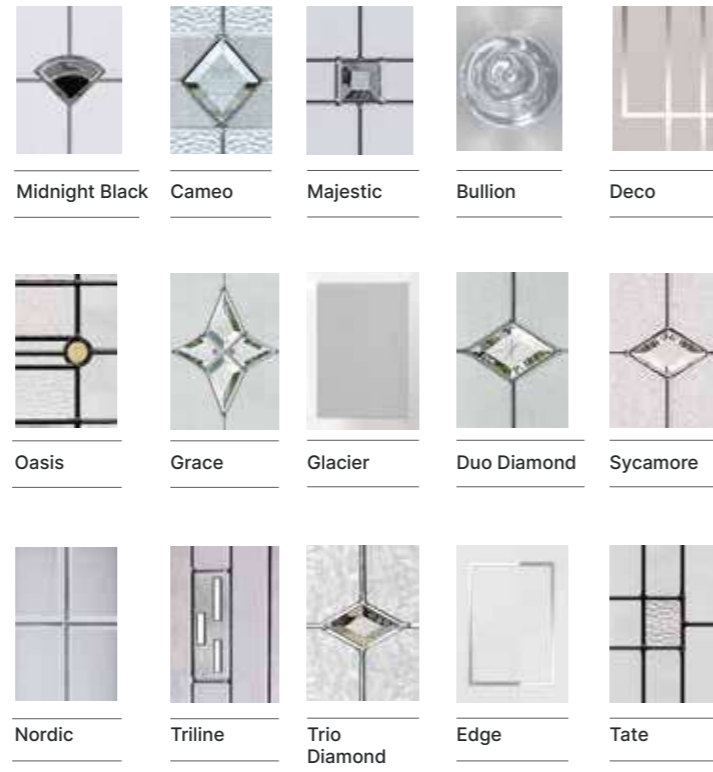

Augusta
Shown In Agate Grey with Deco Glazing

Augusta Long
Shown In Anthracite Grey with Glacier Glazing

With its simple slim glazed panel and parallel pull handle, the Augusta has a clean modern style

Augusta Long (Shadow)
Triline Glazing

Augusta (Cotswold)
Majestic Glazing

Available for Augusta

Available for Augusta Long

Choose from either the patterned glazing options or a Pilkington obscured glass design. (Page 37)

Seminole 4

Seminole 4 (Shadow)
Midnight Black Glazing

Seminole 4 (Moonshine)
Cameo Glazing

Choose from either the patterned glazing options or a Pilkington obscured glass design (Page 37)

Seminole 4 (Citrine)
Sycamore Glazing

A mediterranean style with four decorative lites allowing light to stream in without compromising your privacy