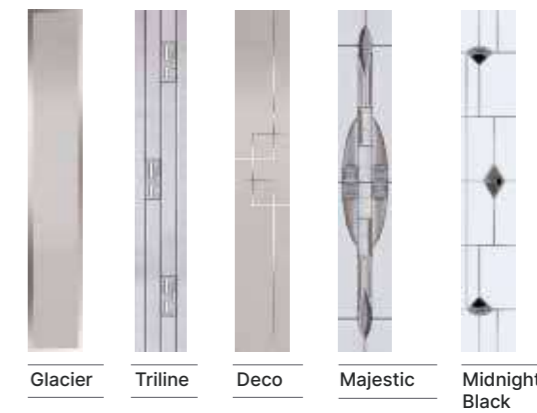

Available for Augusta