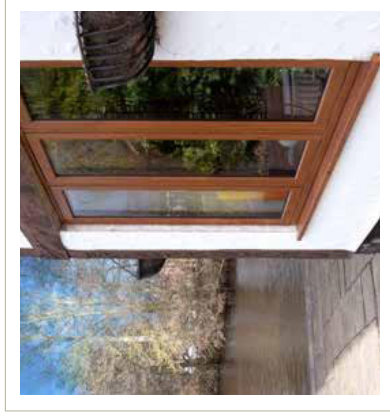

- ✔ Sleek slimline frames
- ✔ Standard and hidden mullion options
- ✔ Choose classic mitre or traditional butt welded joints
- ✔ Innovative smooth corner weld for contemporary yet timber-like visuals
- ✔ Exquisite Georgian bar option
- ✔ Unique night vent facility
- ✔ Traditional ironmongery options
- ✔ High security handles and locks for consumer peace of mind
- ✔ Sealed unit for increased energy efficiency
- ✔ Enhanced security PAS 24 Approved*
- ✔ Double or triple glazing available
- ✔ Low maintenance uPVC frames
- ✔ Available in a wide range of hand-picked Timeless woodgrain finishes

*PAS24 is optional, please talk to your installer.