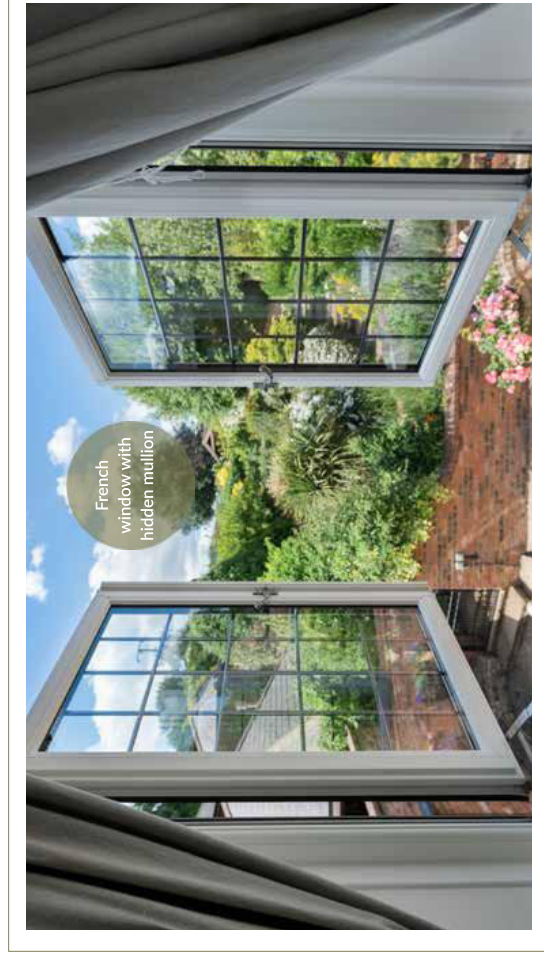

A TIMELESS IMPROVEMENT FOR A TRADITIONAL VILLAGE PUB

With nothing more iconic and reminiscent of traditional village life than the archetypal village pub, we think that the Timeless Range has both improved and updated this local pub, without losing any of its inherent charm. The characteristics of a traditional window complimented the 200 year old stone built pub, whilst providing a functional and secure system that modern life requires.

Benefiting from all year round appeal as befitting any property, the customers visiting the pub remain cosy in winter, whilst also enjoying a breeze on a summers day, when the floating mullion feature allows the windows to be fully opened with no mullion in the middle obscuring the view.

Style really does meet function when it comes to the handle choice. Monkey tail handles provide an authentic antique look, but with inbuilt modern functionality and locking mechanisms, they maintain security in a way that older versions of these handles did not.

Your windows shouldn't just look the part, they should provide the highest standards of security to keep your family, home and belongings safe. With the Timeless Flush Sash, you don't have to choose between style and security.

SAFETY AND SECURITY

Every window offers multipoint locking and features industry-leading hardware in the form of stylish key-locking handles. The multi-chamber construction of the window frames ensures impressive structural strength.

Thanks to the system's clever design, it seamlessly combines timeless elegance with a range of robust security features.