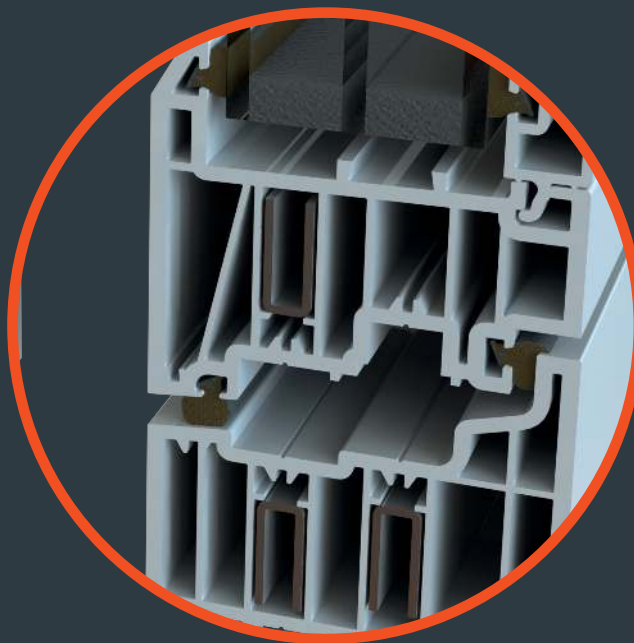

Greener Than You Realise

PVCu is greener than you realise. It's an insulating material, keeping you cosy in the winter and cool in the summer, contributing to lower energy bills and carbon emissions. R7 is to achieve a Window Energy Rating (WER) of A+ and a U-value of 0.8W/(m2K) which is Passivhaus standard so it's future proof too. All our windows and doors can be fully recycled and actually include a recycled material section within them. As for maintenance, there's very little, no toxic paints, primers, preservatives or fungicides to keep your windows looking fresh!

7 Chamber Design

Residence 7 has been engineered to meet current and anticipated future standards. Other window frames typically offer 3 or 5 chambers and are usually 70mm wide, R7 has 7 chambers and is 75mm wide, resulting in superior thermal, acoustic, strength and security performance.

Energy Efficient Glazing

Residence 7 is designed to accommodate 'energy efficient glazing' this term is used to describe double glazing or triple glazing used in modern windows. R7 has options for 28mm double glazing or 44mm triple glazing. The glazing bead is always on the inside which contributes to a higher security performance.