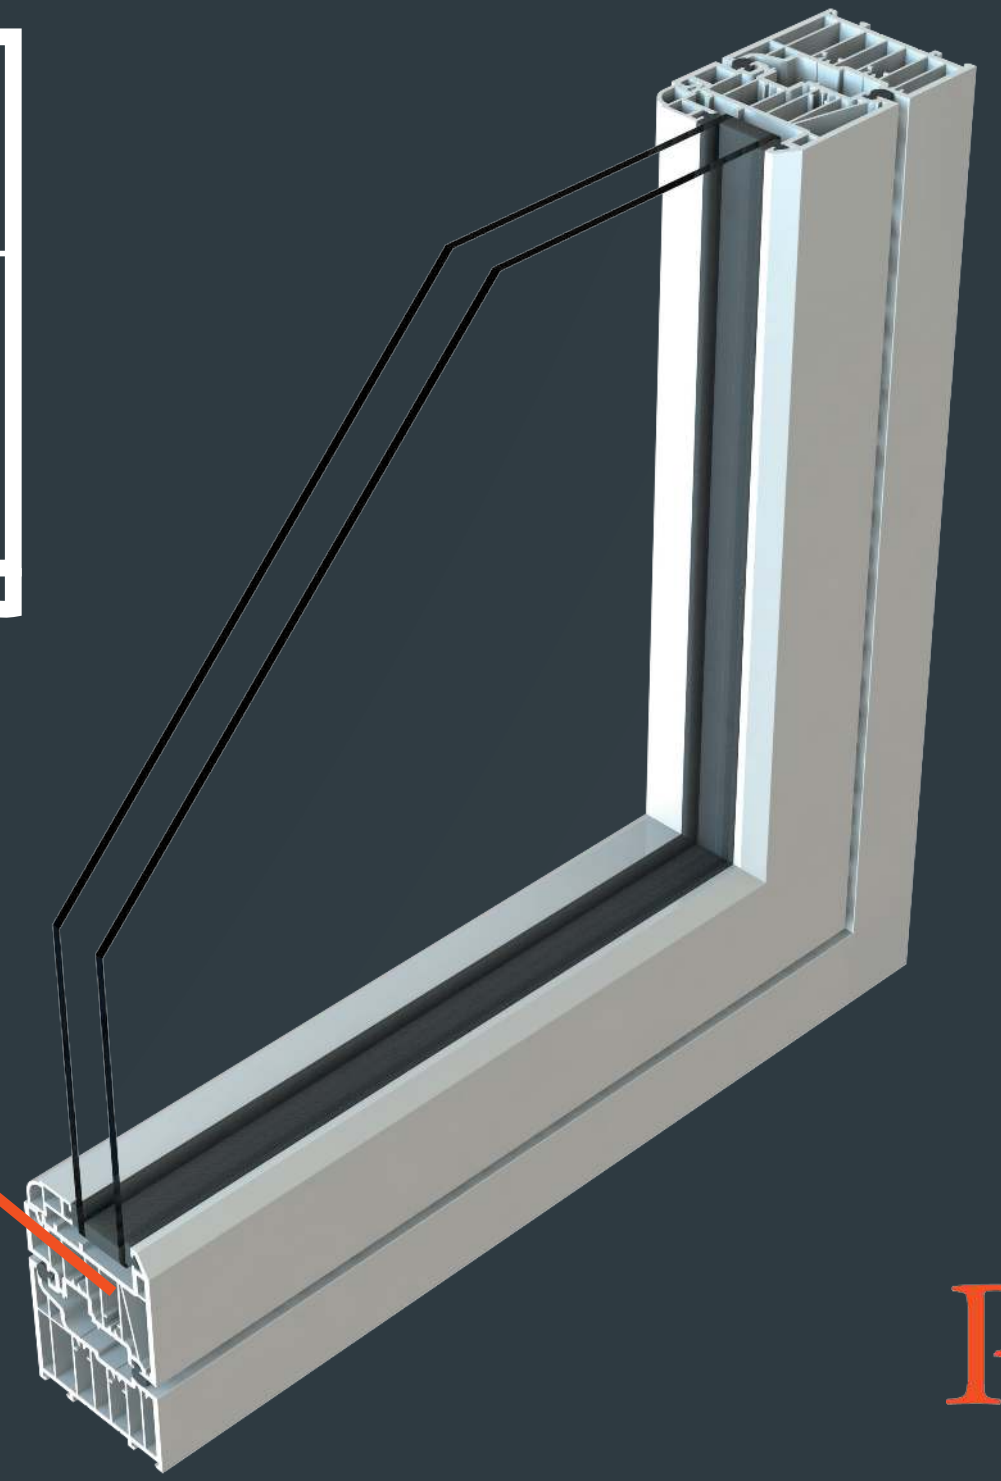

R7[®]

**REDEFINING
WINDOWS & DOORS**

RESIDENCE 7

Flush | Modern | Versatile

R7 is here to inspire you on your journey to create your dream home.

Elegantly flush sash exterior and interior gives R7 its chic modern appearance and versatility to be used in all properties looking for a contemporary edge to their windows and doors. All glass sight-lines are perfectly equal providing symmetry for a timeless kerbside appeal. Choose from one of our five glazing beads to fully personalise your internal aesthetic, continue the flush contemporary appearance with Square or soften the look with Decorative.

Lock & Hinge Retention

Residence 7 boasts superior design details and screw retention reinforcements, locks and hinges are secured firmly into position. Residence 7 is also specifically designed to accommodate the additional weight of triple glazed units, allowing heavy duty hinges to fit and operate perfectly.

7 Chamber Design

Residence 7 has been engineered to meet current and anticipated future standards. Other window frames typically offer 3 or 5 chambers and are usually 70mm wide, R7 has 7 chambers and is 75mm wide, resulting in superior thermal, acoustic, strength and security performance.

Energy Efficient Glazing

Residence 7 is designed to accommodate 'energy efficient glazing' this term is used to describe double glazing or triple glazing used in modern windows. R7 has options for 28mm double glazing or 44mm triple glazing. The glazing bead is always on the inside which contributes to a higher security performance.