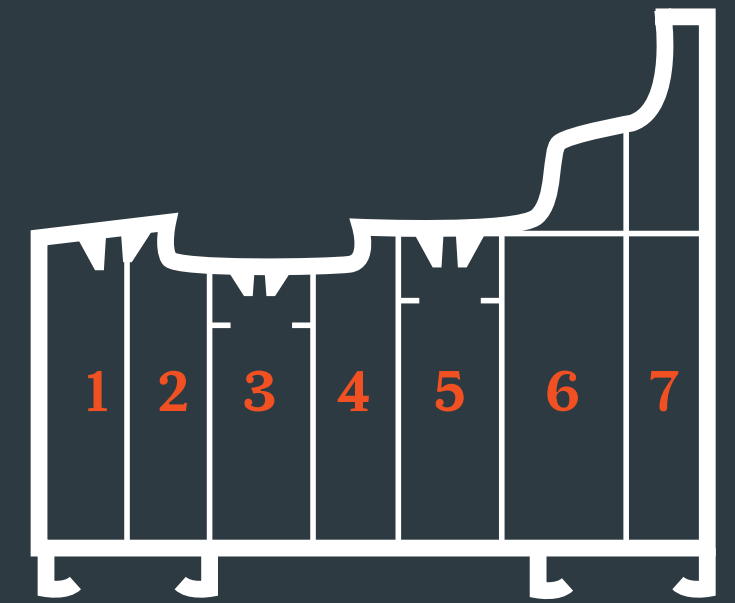

7 Chamber Design

Residence 7 has been engineered to meet current and anticipated future standards. Other window frames typically offer 3 or 5 chambers and are usually 70mm wide, R7 has 7 chambers and is 75mm wide, resulting in superior thermal, acoustic, strength and security performance.